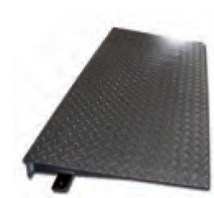

4 Load Cells Scale Platform

PRM.WW

- Platform with 4 load cells.
- It can be used in legal metrology.
- It can be installed on ground.
- Diamond plate 5 mm thick.
- Steel framework and top diamond pan.
- Black enamel.
- Load cells OIML R-60 C3, in steel, IP66 protection.
- Junction box in ABS, IP66 protection.
- Adjustable feet in height.
- 5 output metres of cable included.

4 Load Cells Scale Platform PRM.WW

Features

- Platform with 4 load cells.
- It can be used in legal metrology.
- It can be installed on ground.
- Diamond plate 5 mm thick.
- Steel framework and top diamond pan.
- Black enamel.
- Load cells OIML R-60 C3, in steel, IP66 protection.
- Junction box in ABS, IP66 protection.
- Adjustable feet in height.
- 5 output metres of cable included.