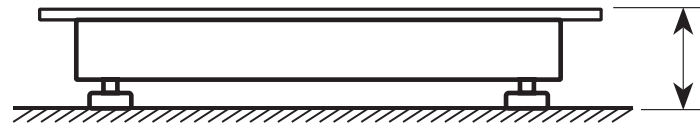

4 Load Cells Scale Platform

PRM.WW

- Platform with 4 load cells.
- It can be used in legal metrology.
- It can be installed on ground.
- Diamond plate 5 mm thick.
- Steel framework and top diamond pan.
- Black enamel.
- Load cells OIML R-60 C3, in steel, IP66 protection.
- Junction box in ABS, IP66 protection.
- Adjustable feet in height.
- 5 output metres of cable included.

4 Load Cells Scale Platform PRM.WW

Features

- Platform with 4 load cells.
- It can be used in legal metrology.
- It can be installed on ground.
- Diamond plate 5 mm thick.
- Steel framework and top diamond pan.
- Black enamel.
- Load cells OIML R-60 C3, in steel, IP66 protection.
- Junction box in ABS, IP66 protection.
- Adjustable feet in height.
- 5 output metres of cable included.

Acces ramp

$h=110\text{ mm}; h\text{ Max.: }130\text{ mm}; h\text{ min.: }100\text{ mm}$

Technical Specifications

CODE #	Capacity (kg)	Readout (g)	Dimensions (mm)	Packing Dimensions (mm)	Packing Weight (kg)
PRM.WW.10.10	600	200	1000 x 1000	1030 x 1030 x 85	65
PRM.WW.12.12	3000	1000	1200 x 1200	1250 x 1250 x 100	95
PRM.WW.15.15	3000	1000	1200 x 1200	1550 x 1550 x 100	140